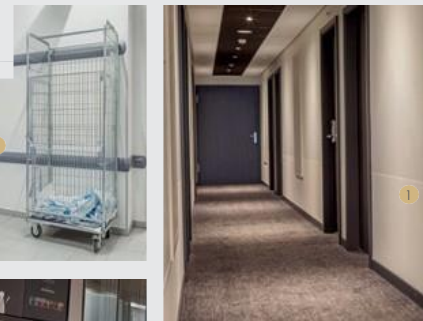

- 1 Panneaux Decochoc
- 2 Pare-chocs Impact